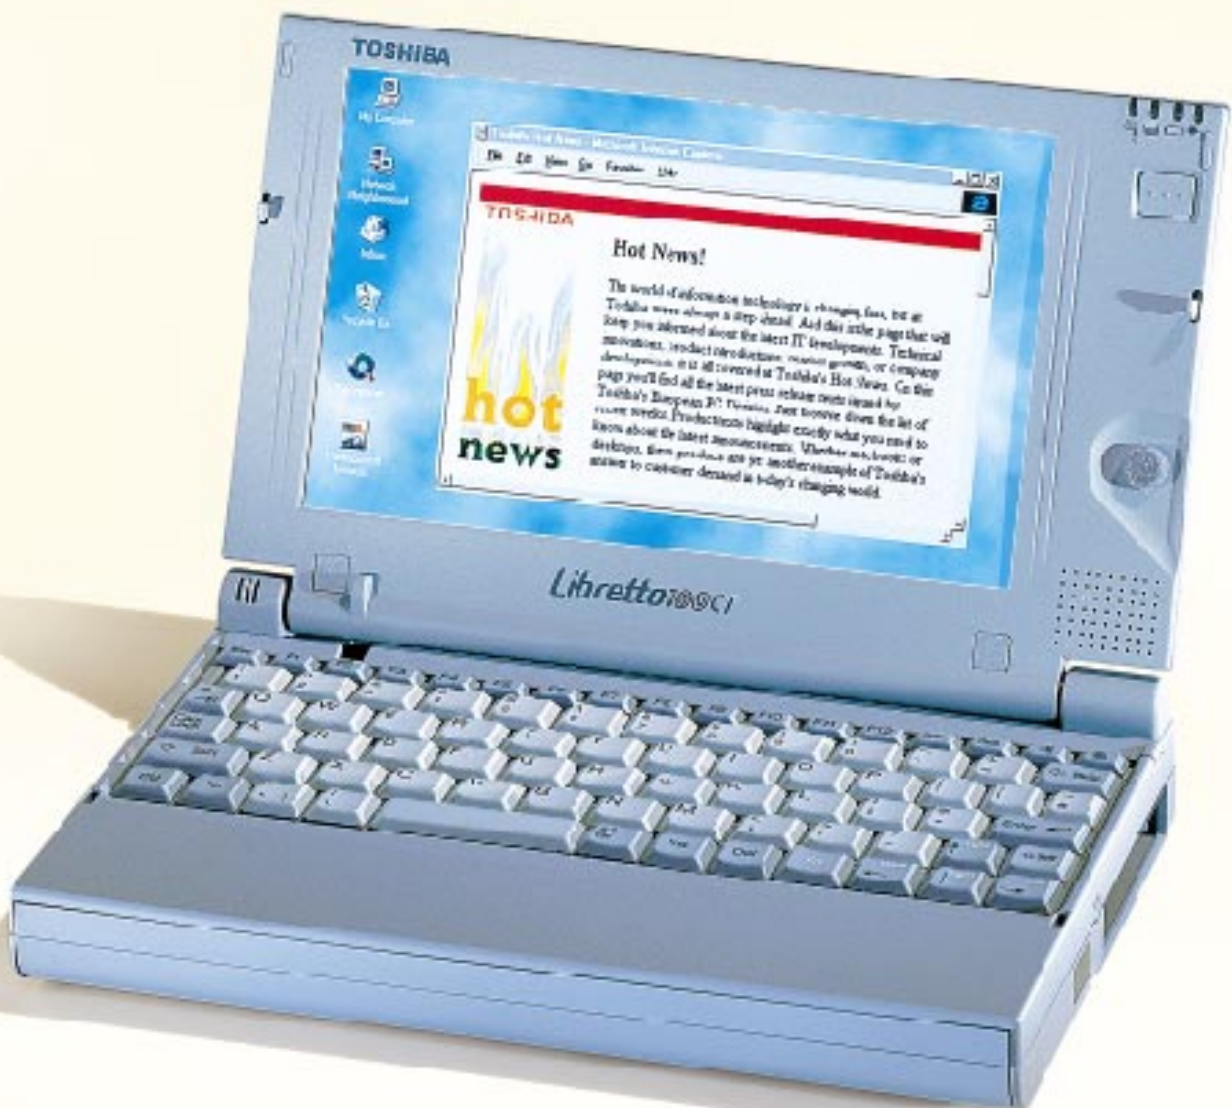

From the world market leader in mobile PCs: the Libretto 100CT.

Libretto 100CT

- 166 MHz Pentium® processor with MMX™ technology
- 2.1 billion byte hard disk
- 7.1" TFT screen
- 32-64 MB EDO RAM
- 210 x 132 x 35 mm in size, 910 grammes

Libretto

In Touch with Tomorrow
TOSHIBA

Take it from Toshiba. At Toshiba, we're enlarging our family of mini-notebooks. The latest addition – the Libretto 100CT – is a fully functional Windows® 95 notebook that comes equipped with a 166 MHz Pentium® processor with MMX™ technology, a 2.1 billion byte hard disk drive and a 7.1" TFT colour screen. Weighing just over 900 grammes, this machine offers you the ultimate in mobile computing. Ask your local Toshiba dealer about Libretto 100CT.

The big screen: So you're always fully in the picture, the Libretto 100CT has a 7.1" TFT colour screen with 16.7 million colours.

Just like the grown-ups: the Libretto 100CT has slots for two PC Cards Type II or one Type III. A high-capacity battery lasts for up to 5 hours of mains free operation.

Expansion is in the detail: The Mini Card Station handles large data tasks and gives rapid links to peripherals. It also offers an extra PC card slot.

Small footprint, big heart: The Libretto 100CT has a high performance 166 MHz Pentium® Processor with MMX™ technology.